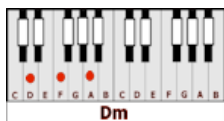

ALL THESE THINGS – Joe Stampley & The Uniques (F)

GUITAR / KEYBOARD CHORDS:

F = xx3211

Dm = xx0231

Am = xo221o

C = x32o1o

Fmaj7 = xx321o

Bb = x13331