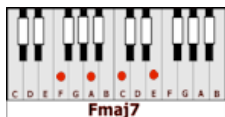

ALL THESE THINGS – Joe Stampley & The Uniques (F)

GUITAR / KEYBOARD CHORDS:

F = xx3211

Dm = xx0231

Am = xo221o

C = x32o1o

Fmaj7 = xx321o

Bb = x13331