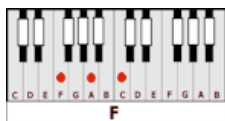

ALL THESE THINGS – Joe Stampley & The Uniques (F)

GUITAR / KEYBOARD CHORDS:

F = xx3211

Dm = xx0231

Am = xo221o

C = x32o1o

Fmaj7 = xx321o

Bb = x13331