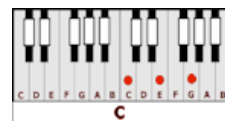

ALL THESE THINGS – Joe Stampley & The Uniques (F)

GUITAR / KEYBOARD CHORDS:

F = xx3211

Dm = xx0231

Am = xo221o

C = x32o1o

Fmaj7 = xx321o

Bb = x13331